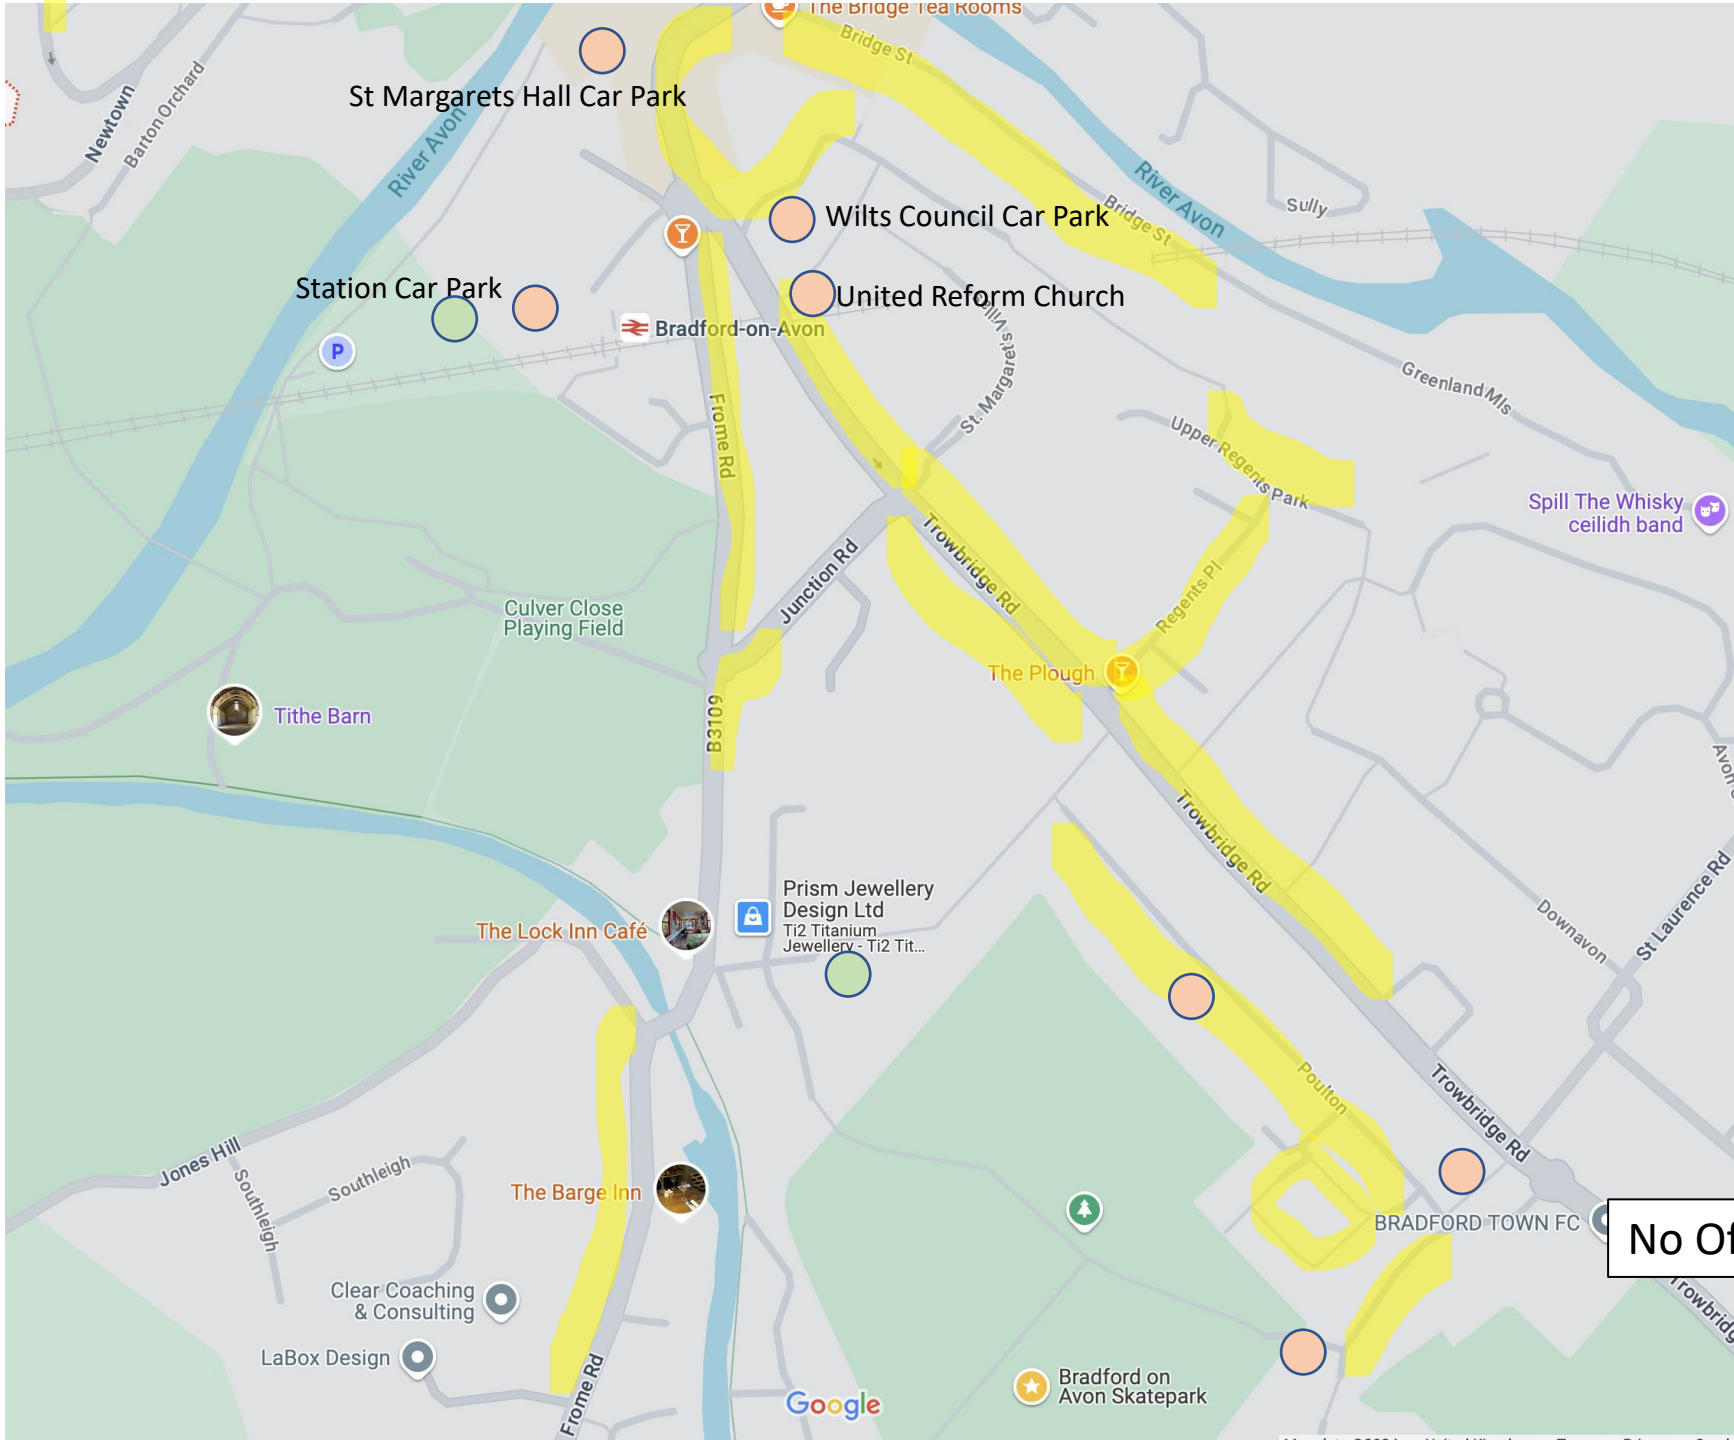

# Bradford on Avon South

Possible overspill car parking/EV charger location

Existing EV charger location

No Off Street Parking

# Bradford on Avon North

No Off Street Parking

Sladesbrook Park (also Sladesbrook, Bancroft...)

COOP car Park

Mount Pleasant Club

George Inn car park

Hillside Community Interest Co. Car Park (for Tory)

Tory (lanes)

Newtown Car Park (Wilts Council)

Library Car Park (Wilts Council)

Lower Woolley Street Possible on street overnight parking for Silver Street

Possible overspill car parking/EV charger location