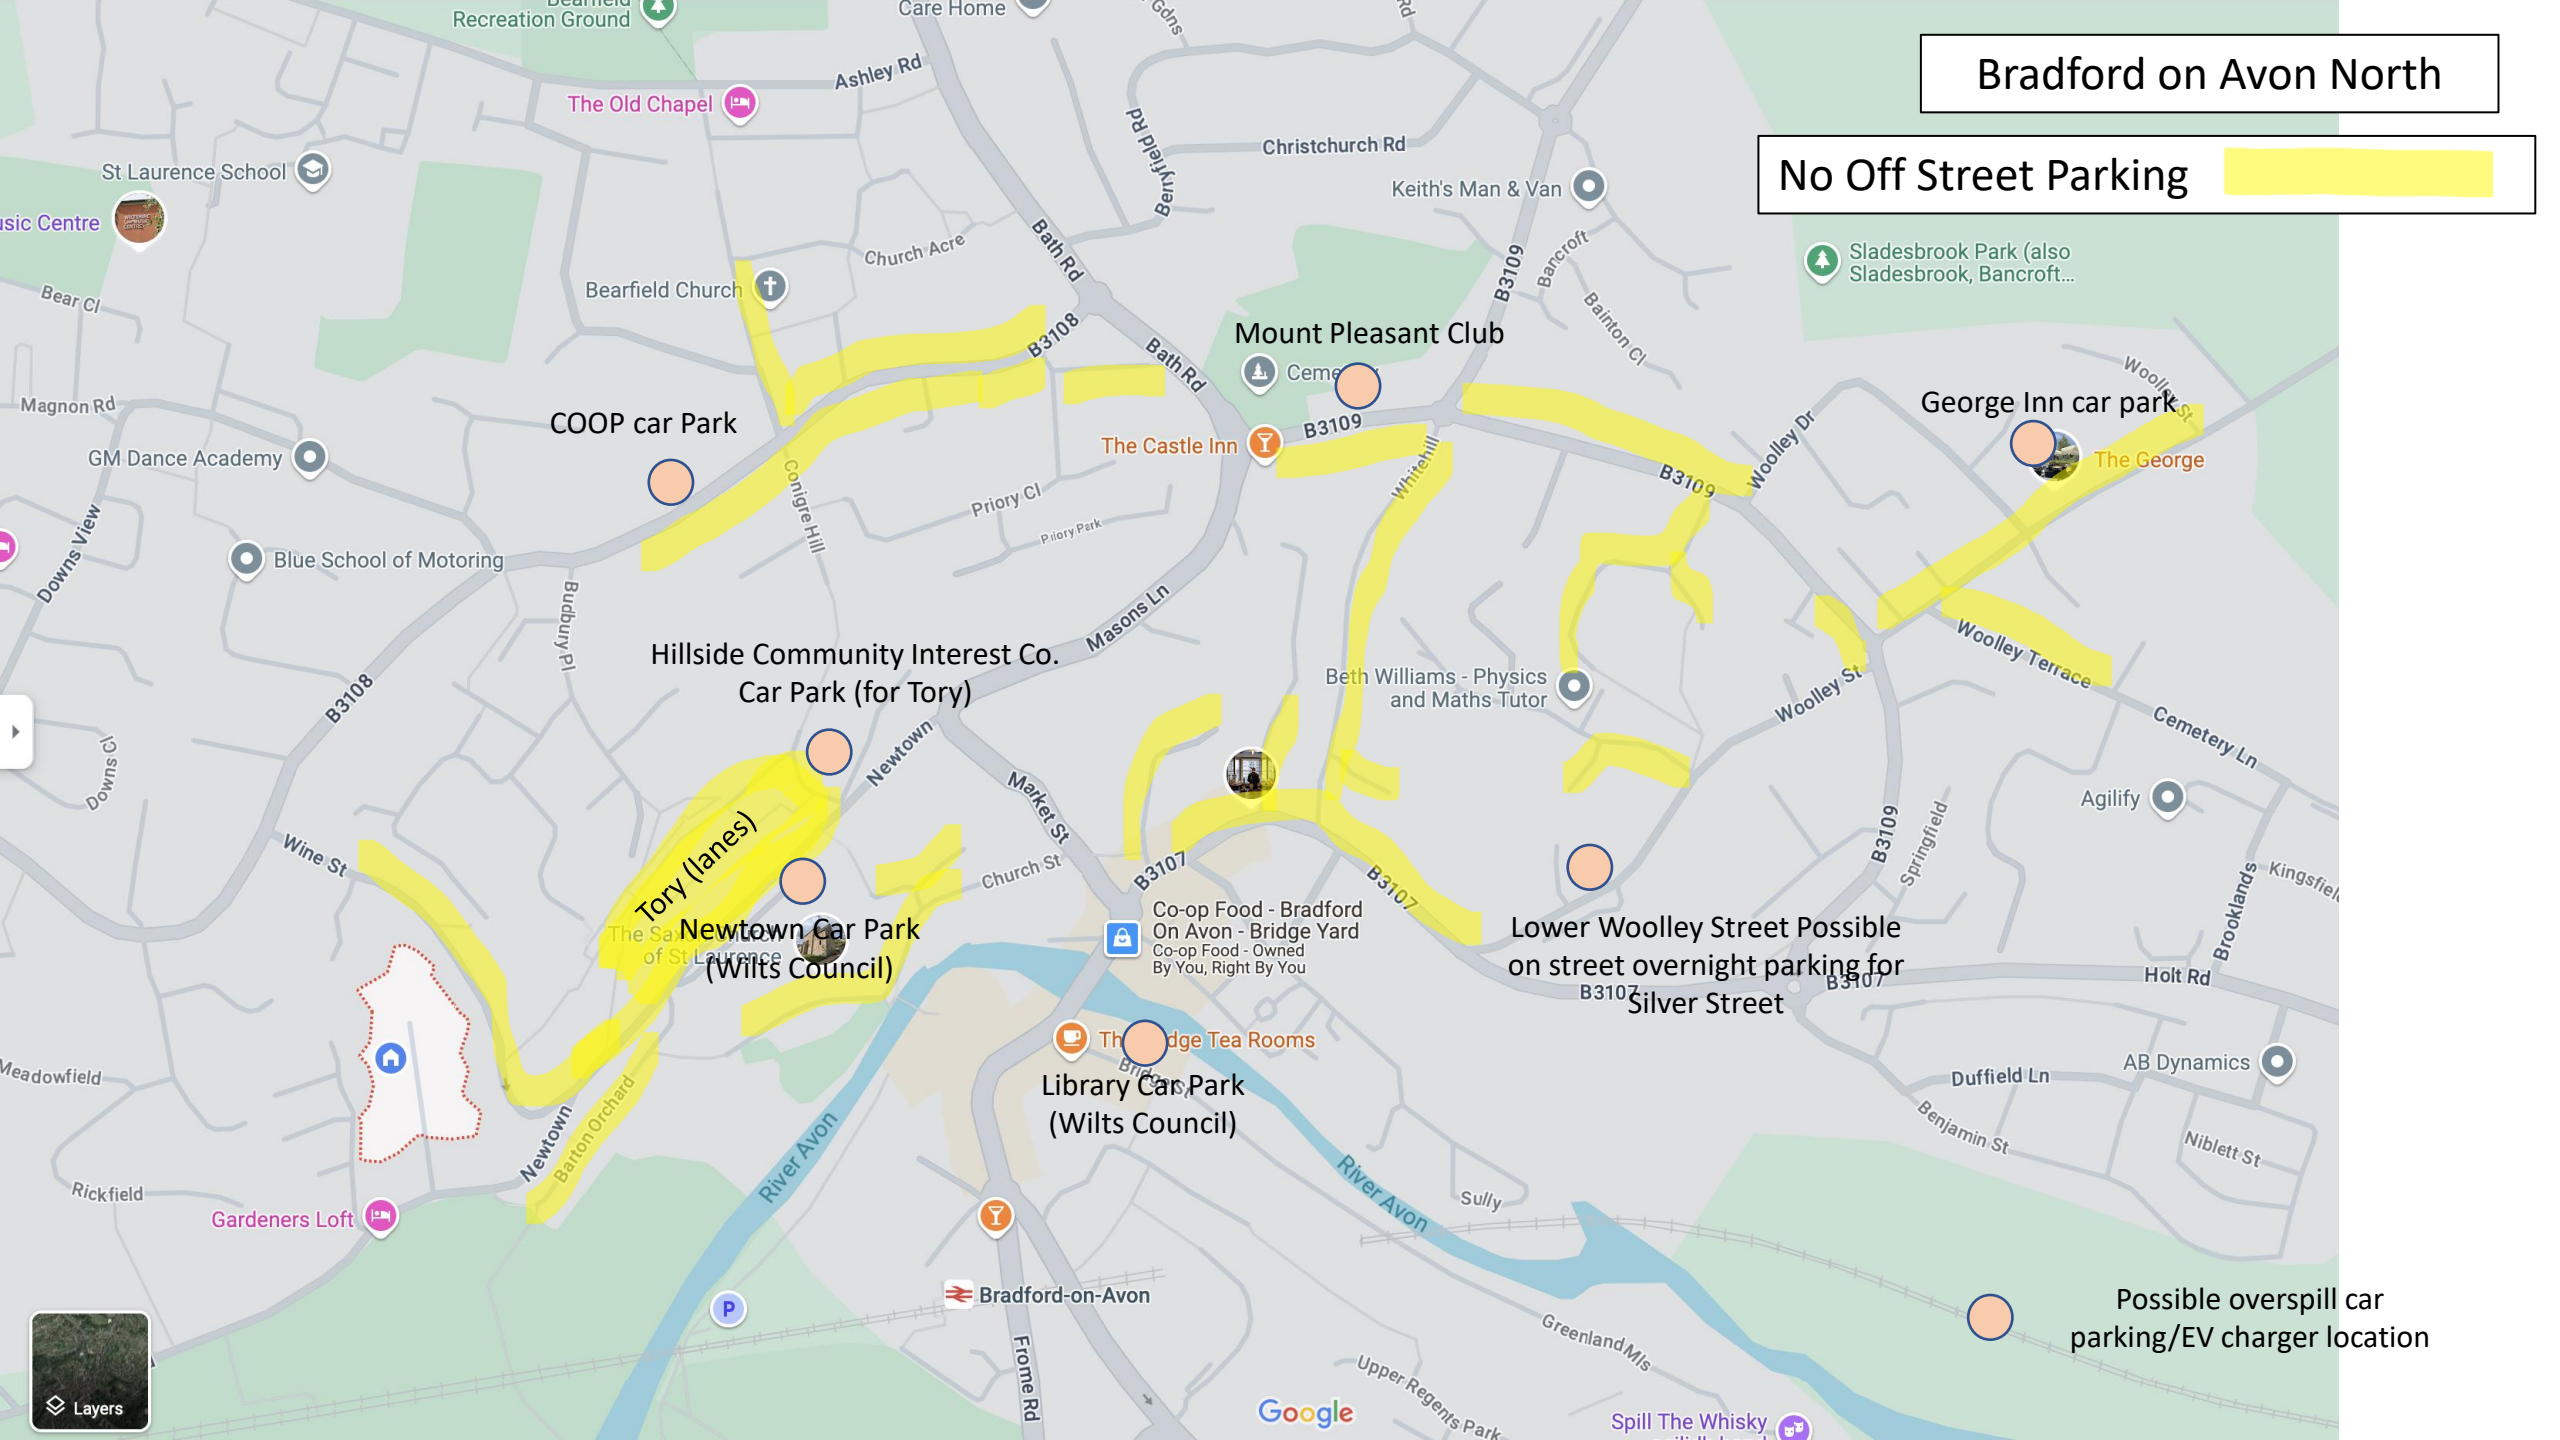

# Bradford on Avon South

Possible overspill car parking/EV charger location

Existing EV charger location

No Off Street Parking

# Bradford on Avon North

No Off Street Parking

Sladesbrook Park (also Sladesbrook, Bancroft...)

COOP car Park

Mount Pleasant Club

George Inn car park

Hillside Community Interest Co. Car Park (for Tory)

Tory (lanes)

Newtown Car Park (Wilts Council)

Library Car Park (Wilts Council)

Lower Woolley Street Possible on street overnight parking for Silver Street

Possible overspill car parking/EV charger location